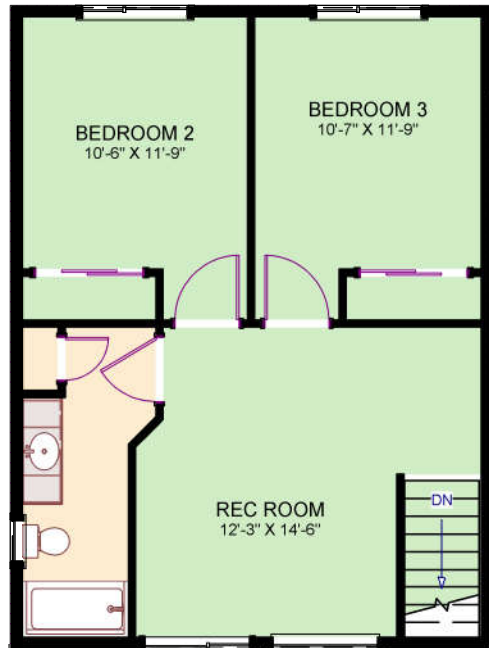

THE BEARTOOTH: 2259 SQ FT TERRY HOMES, INC.

2ND FLOOR

1ST FLOOR